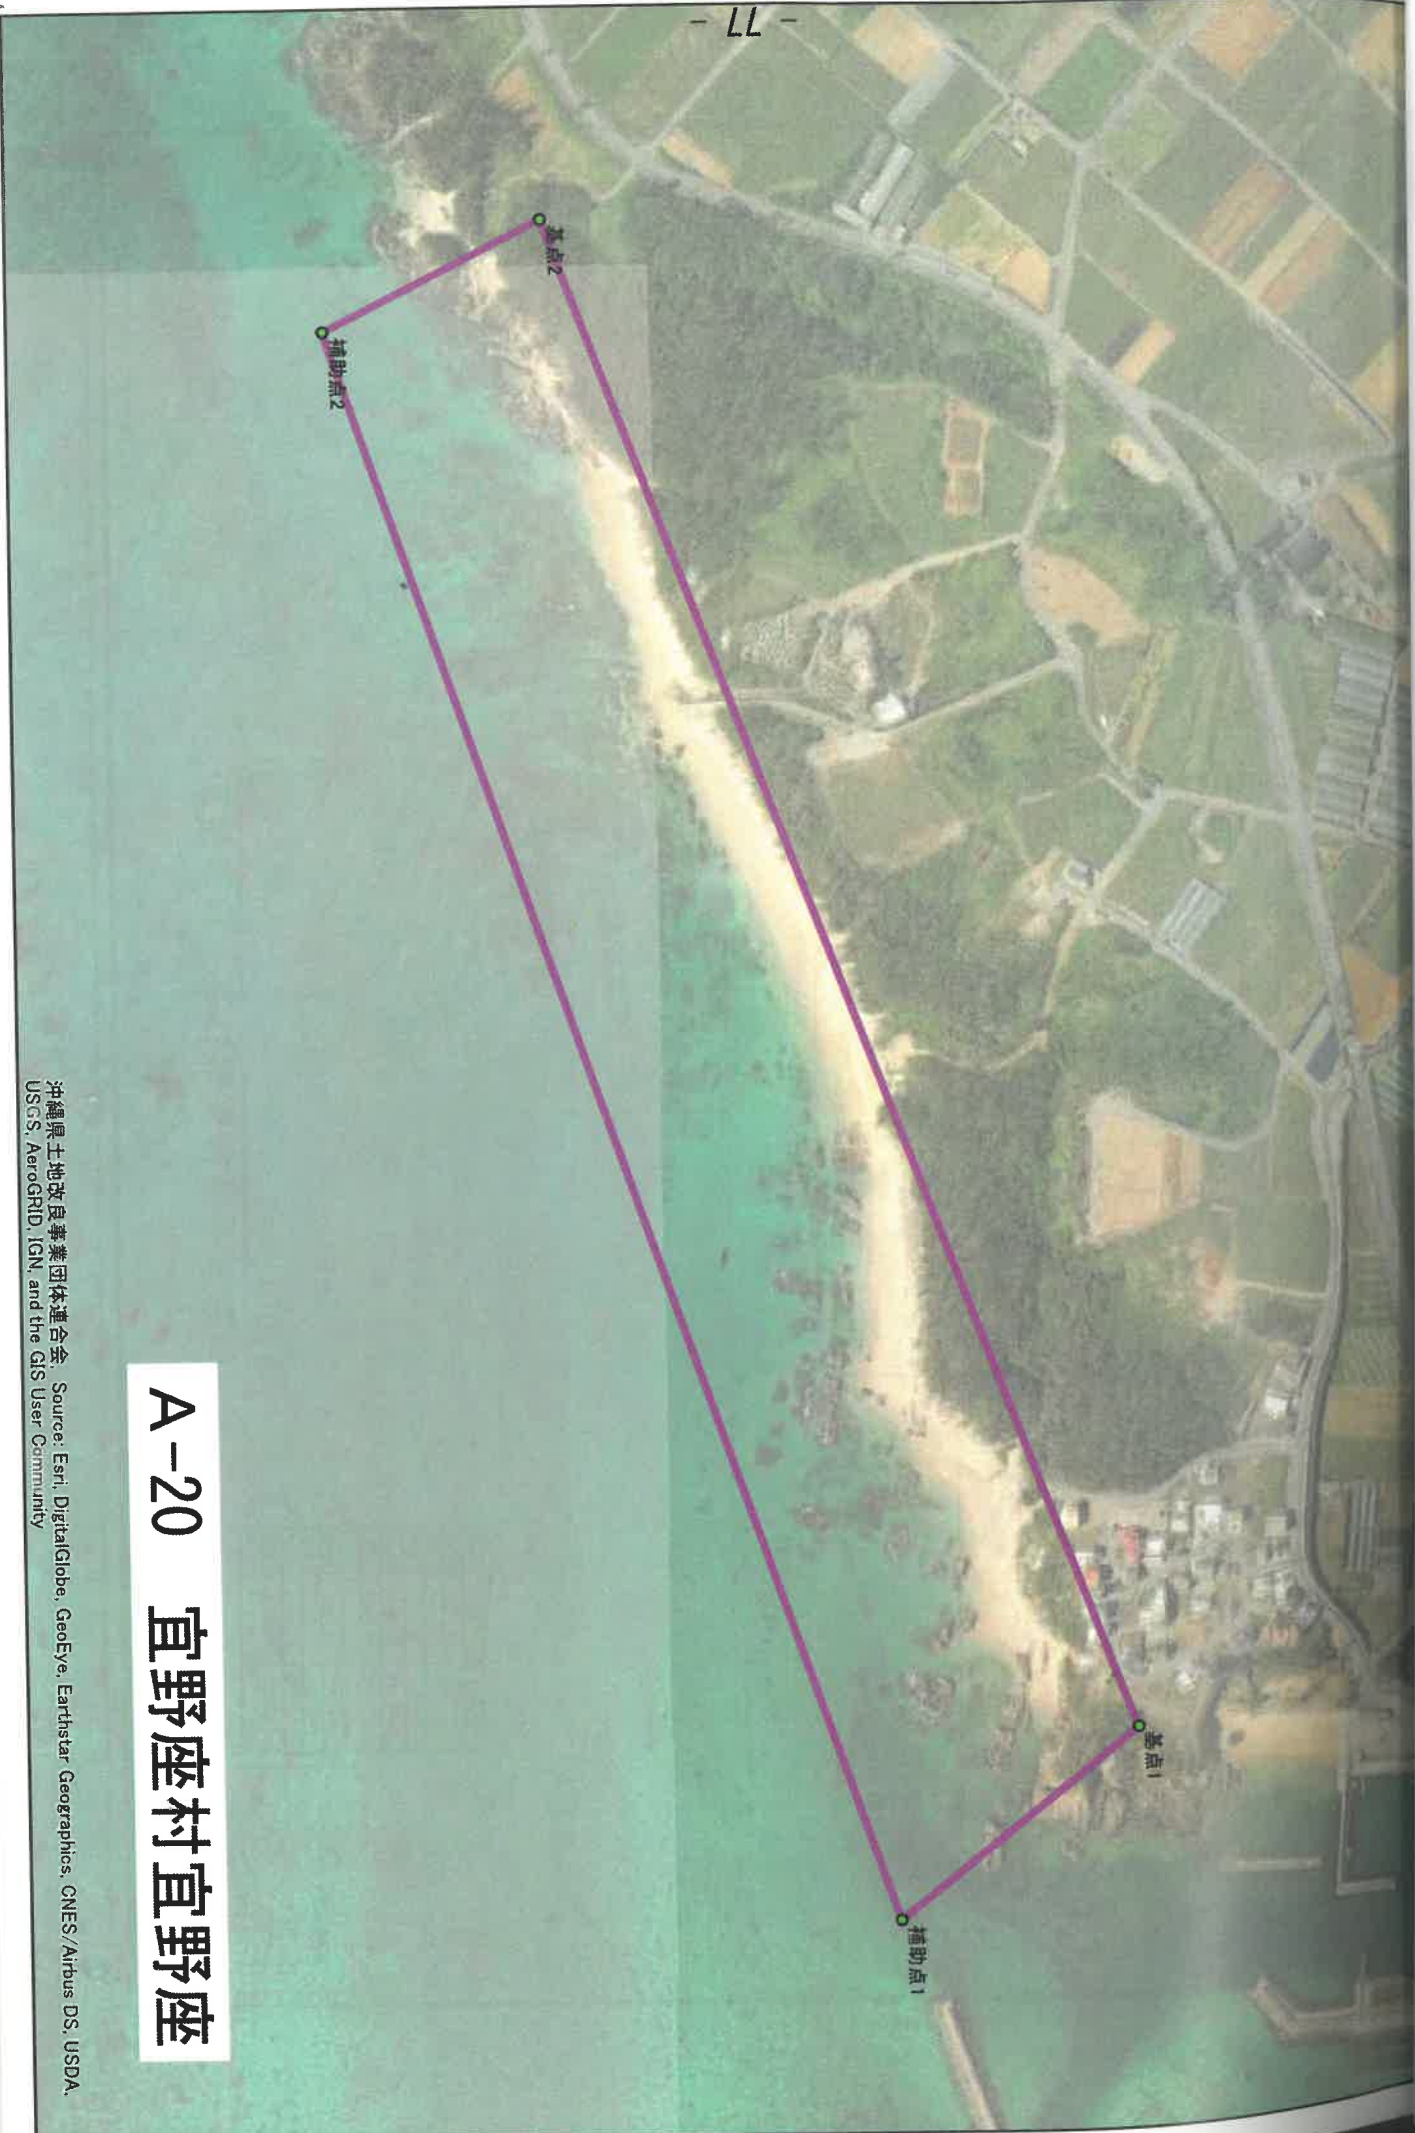

A-20 宜野座村宜野座

沖縄県土地改良事業団体連合会。Source: Esri, DigitalGlobe, GeoEye, Earthstar Geographics, CNES/Airbus DS, USDA, USGS, AeroGRID, IGN, and the GIS User Community

A-21 金武町金武

沖縄県土地改良事業団体連合会、Source Earth, DigitalGlobe, GeoEye, Earthstar, Geographics, CNES/Airbus DS, USDA, USGS, AeroGRID, IGN, and the GIS User Community