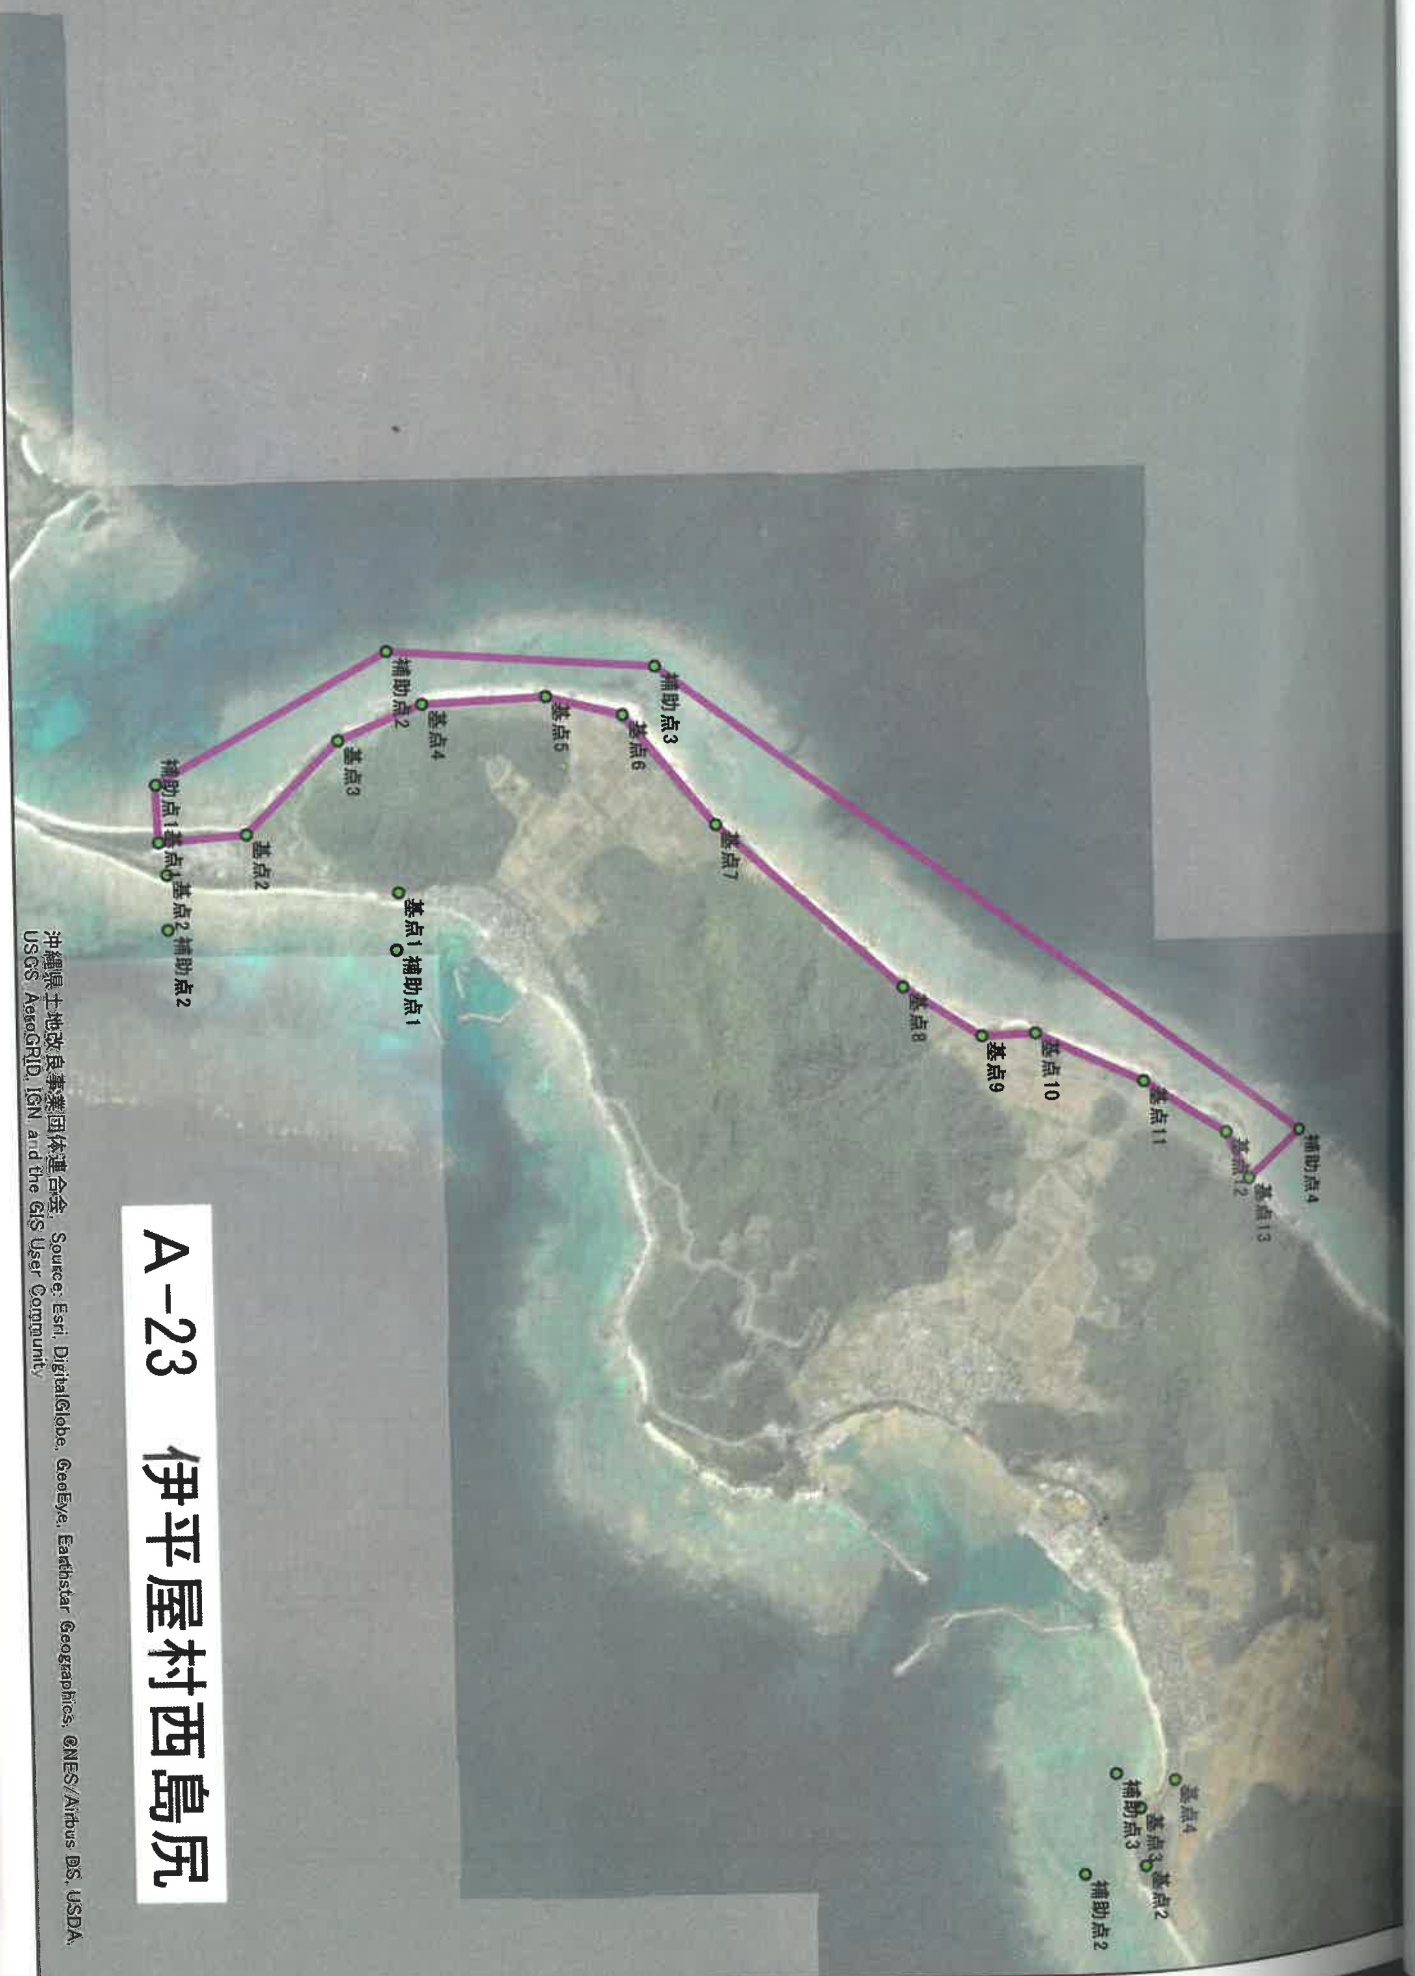

A-23 伊平屋村西島尻

沖繩県土地改良事業団体連合会. Source: Esri, DigitalGlobe, GeoEye, Earthstar Geographics, CNES/Airbus DS, USDA, USGS, AeroGRID, IGN, and the GIS User Community.