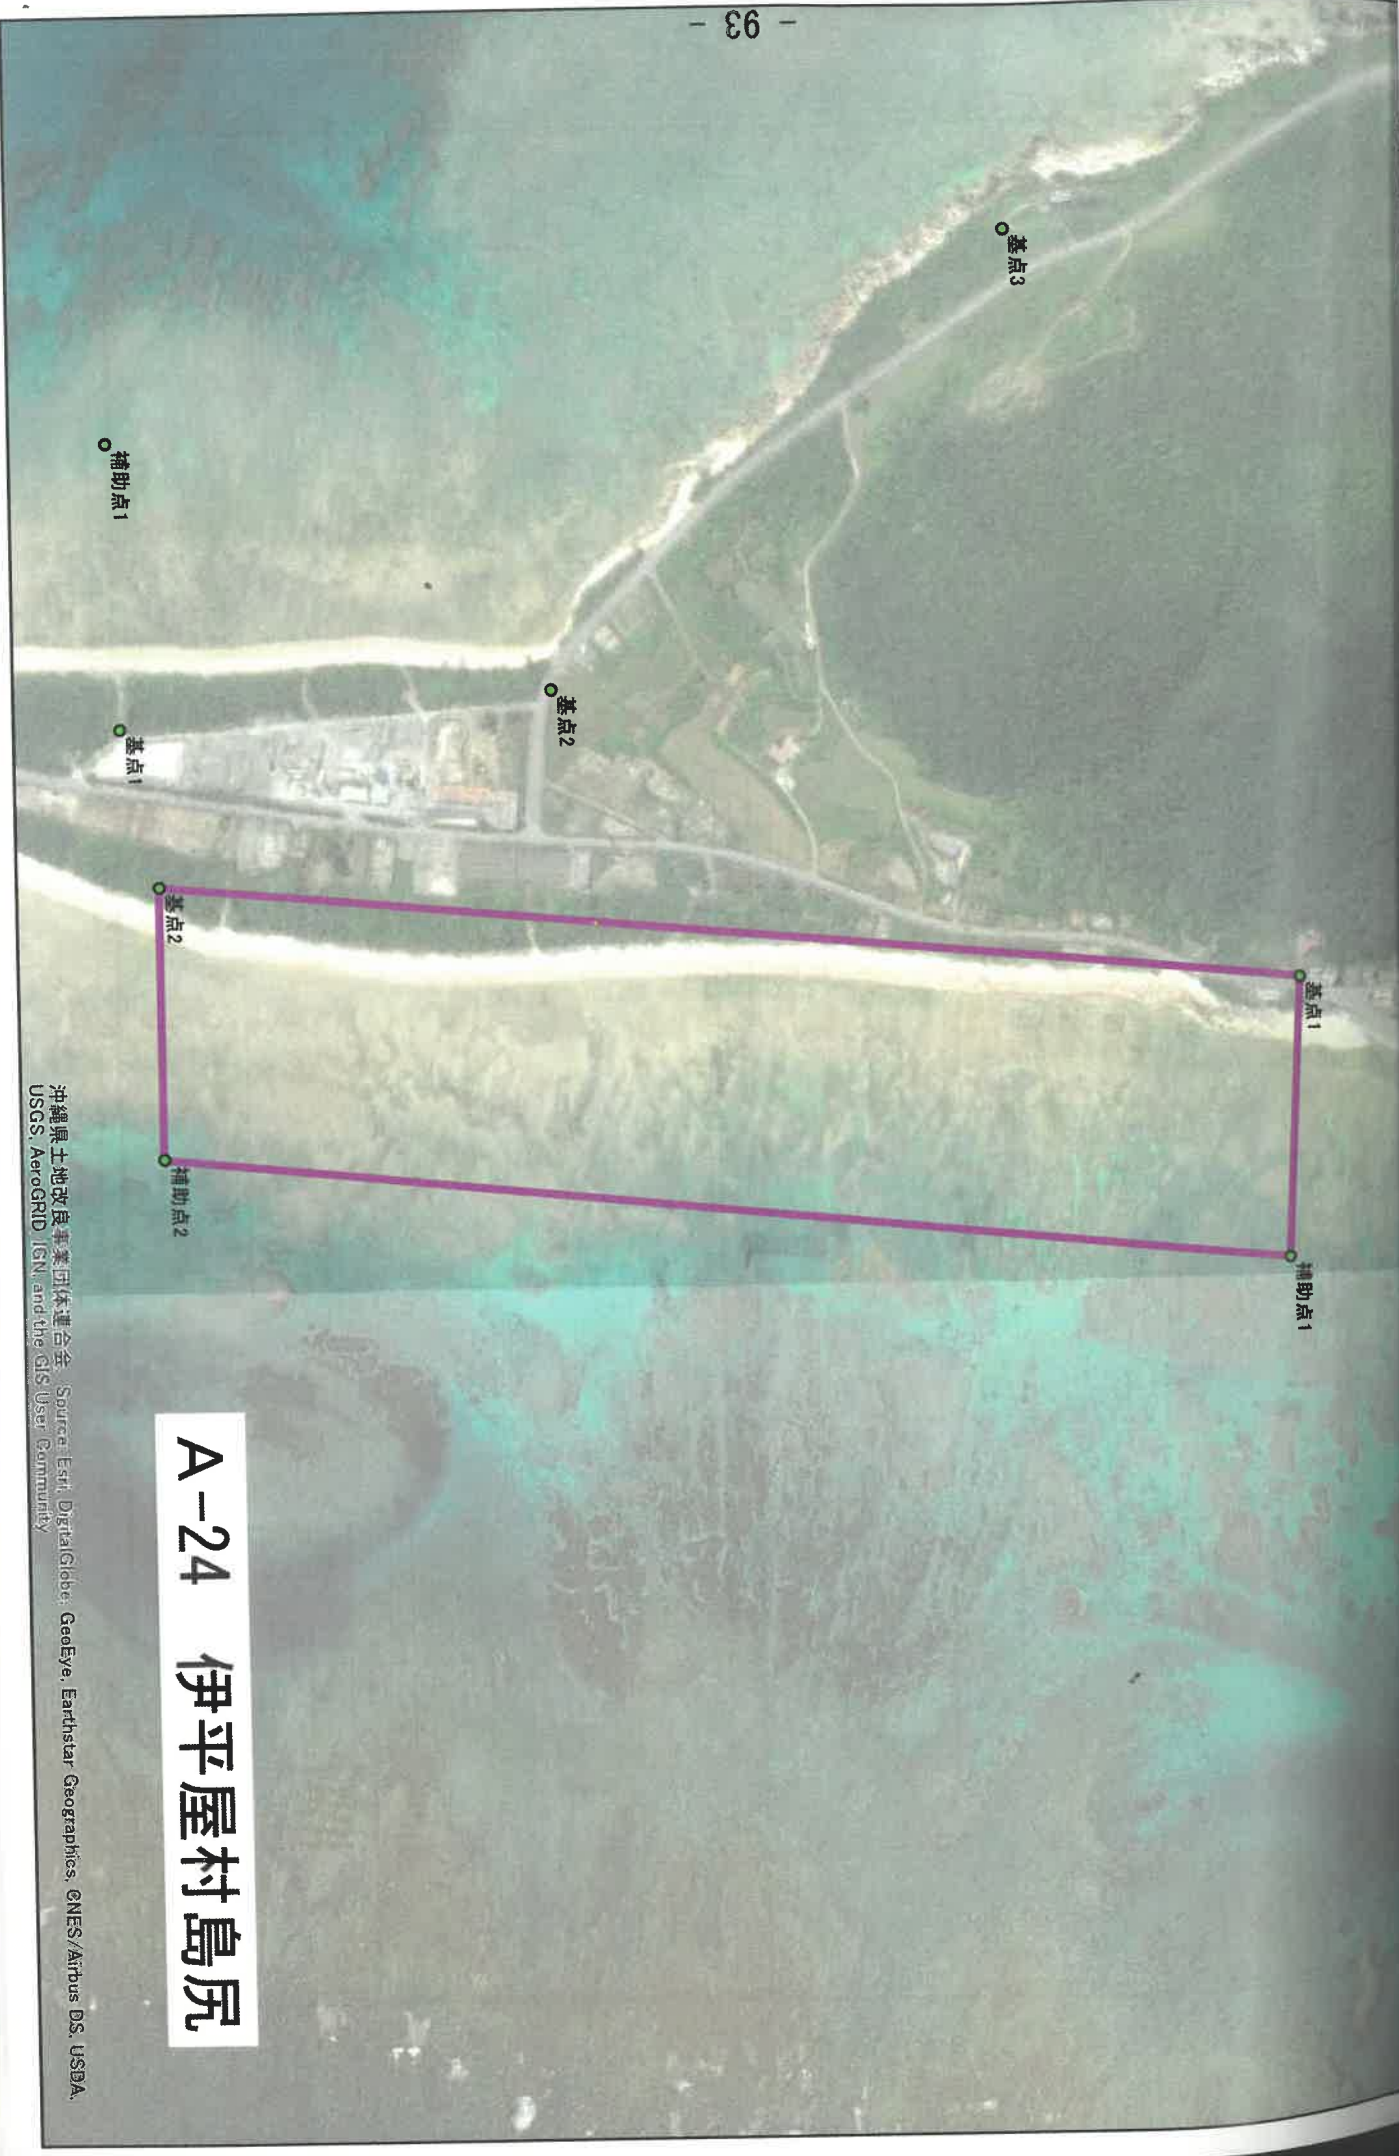

A-22 伊江村西崎

国土地院改政院測量団体連合会、Source: Esri, DigitalGlobe, GeoEye, Earthstar Geographics, CNES/Airbus DS, USDA, USGS, AeroGRID, IGN, and the GIS User Community

A-23 伊平屋村西島尻

沖繩県土地改良事業団体連合会. Source: Esri, DigitalGlobe, GeoEye, Earthstar Geographics, CNES/Airbus DS, USDA, USGS, AeroGRID, IGN, and the GIS User Community.